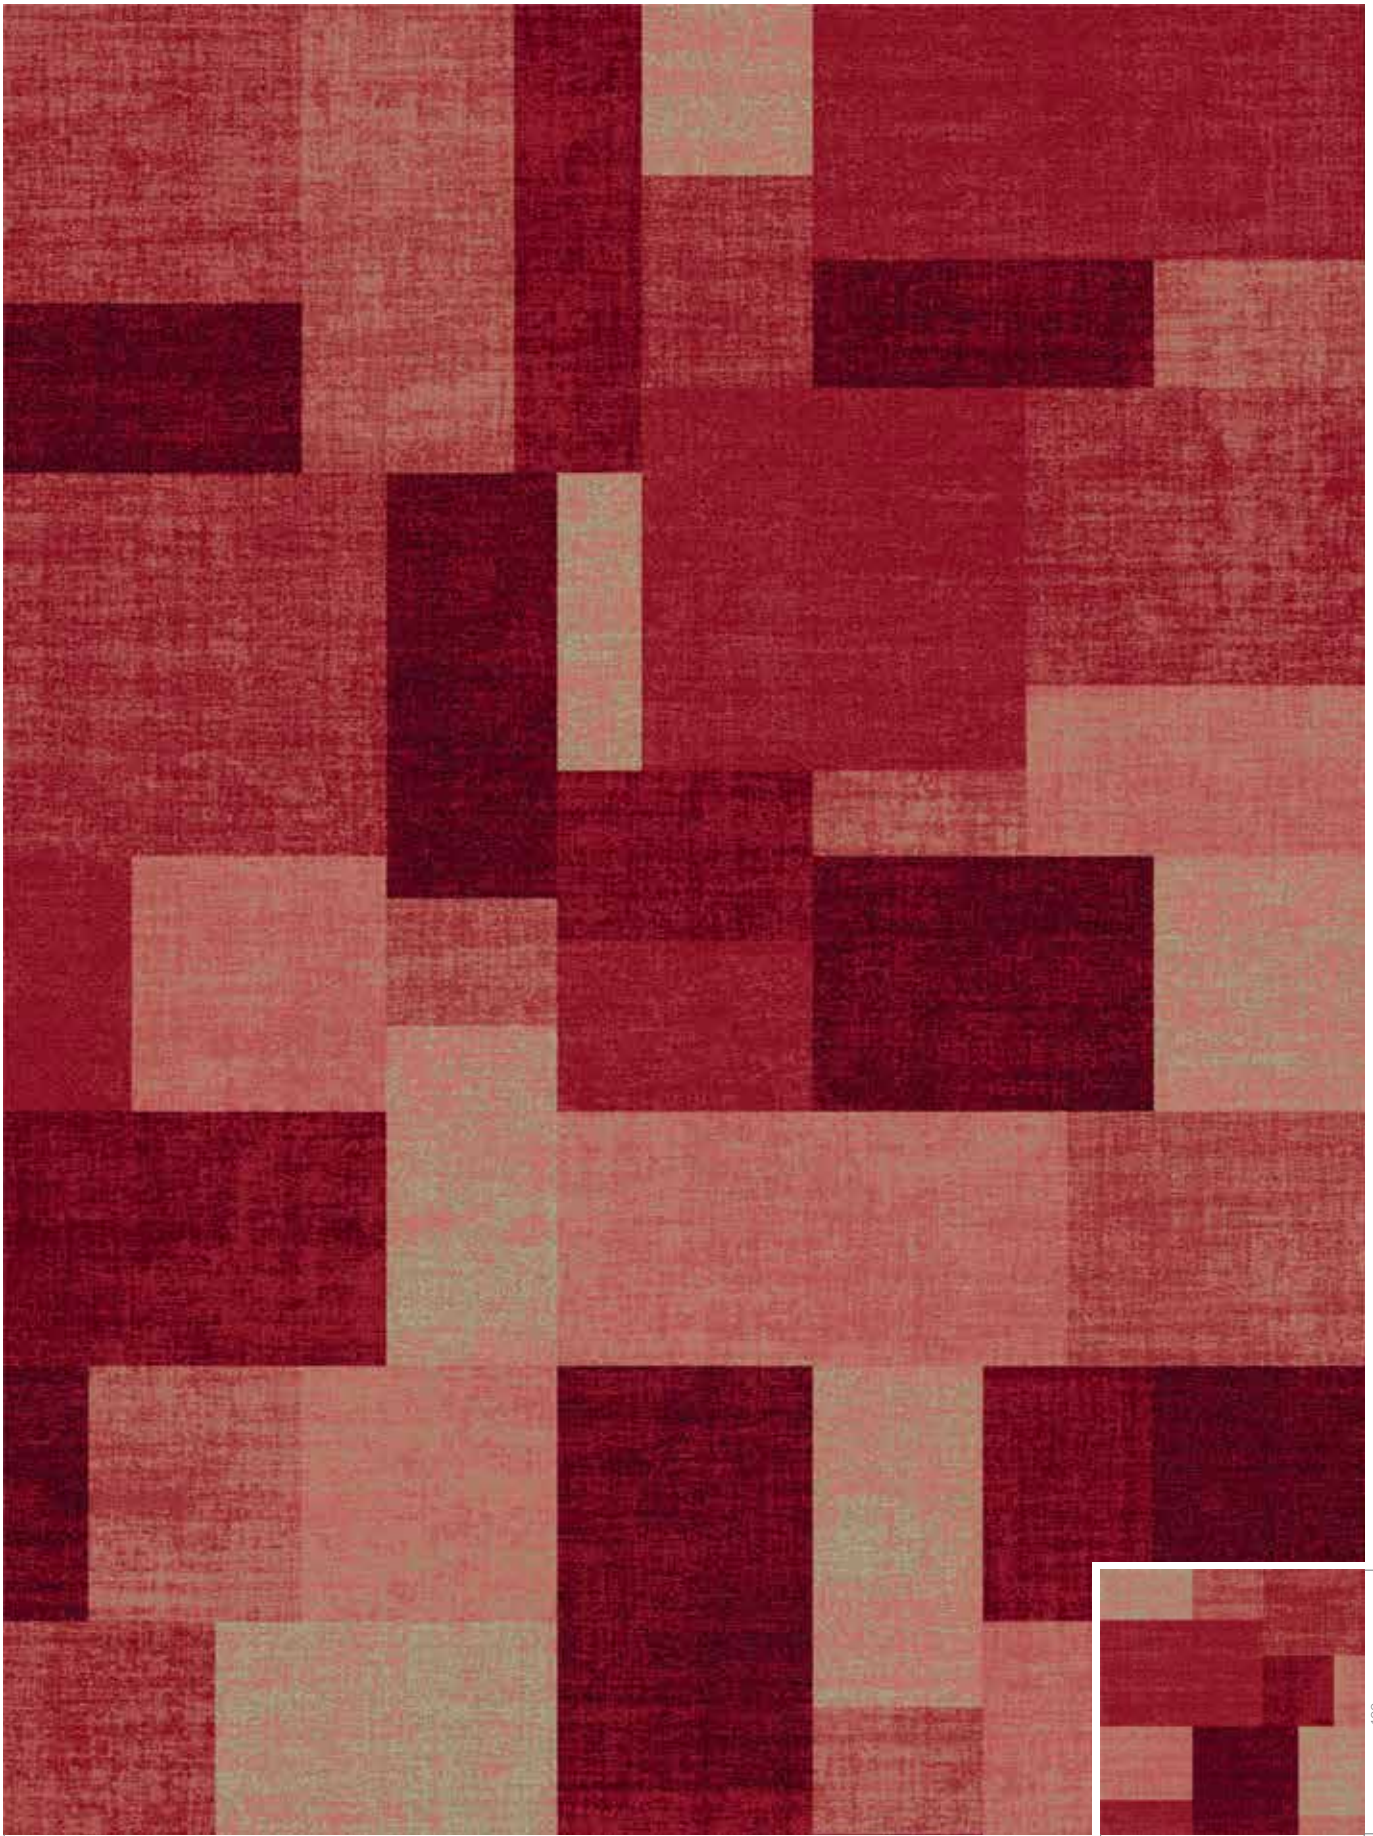

	AC69 GB9 GB10 GB12		GB10 AC69 GB12 AC68		GB9 AC71 AC69		AC18 AC68 GB12 GB4		GB9 AC69 GB10		AC71 AC72 GB9 AC69		AC68 GB10 AC18 GB12
TONE 1		TONE 2		TONE 3		TONE 4		TONE 5		TONE 6		TONE 7	

200 cm

100 cm

RF5500511 TEXTILE
w: 390.1 cm x l: 390.1 cm