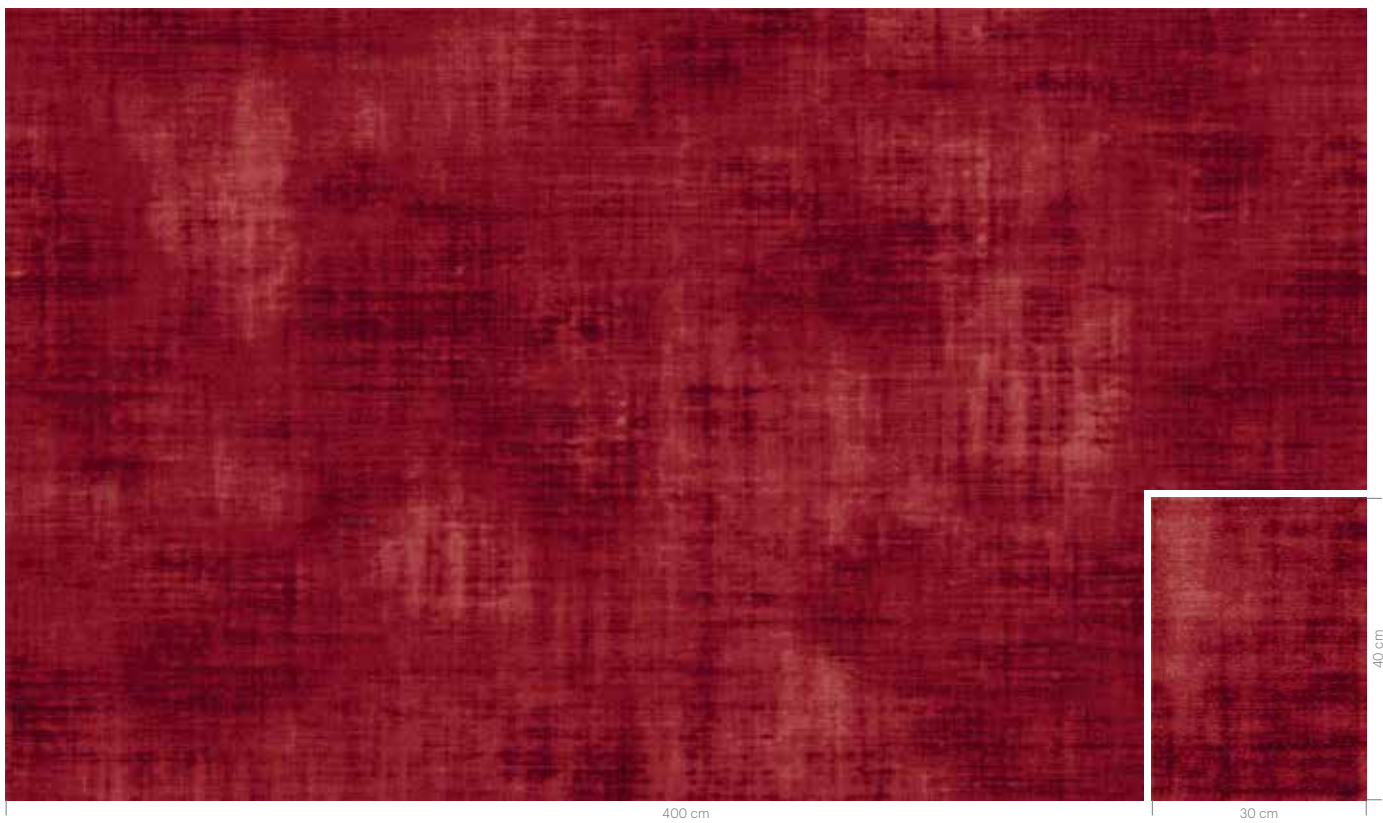

RF5500515 PATINA
w: 390.1 cm x l: 390.1 cm

K5500