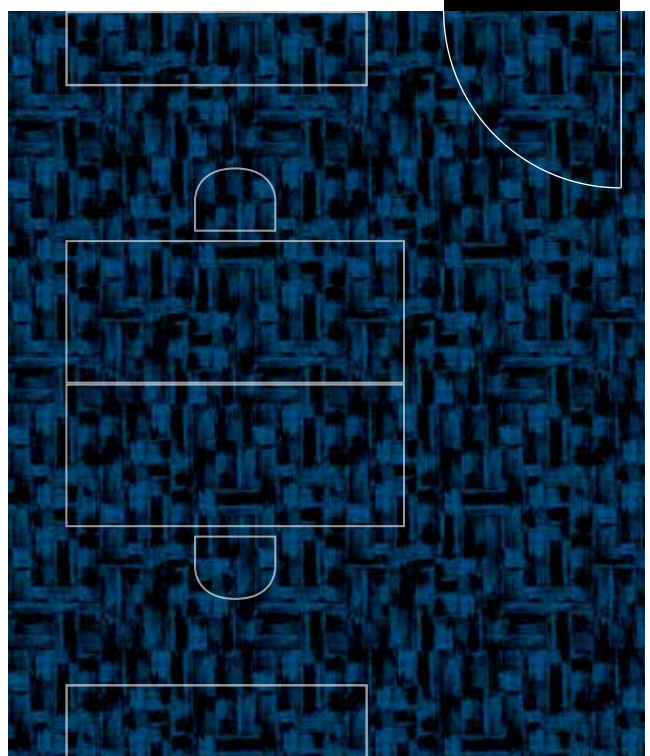

C1	C2	C3	C4	C5
AC58	GB8	AC59	GB7	AC62

400 cm

100 cm

C1	C2	C3	C4	C5	C6
GB10	AC73	AC74	GB11	AC75	GB12

RF52202802 WATERCOLOUR STRIPE
w: 130.0 cm x l: 166.6 cm

K5220

C1	C2	C3	C4	C5
GB10	AC74	GB11	AC73	AC75

RF52202803 WATERCOLOUR DOT
w: 130.0 cm x l: 65.0 cm

GB1 AC53 GB8 GB9 GB12

C1	C2	C3	C4
GB10	BL10-11	GB11	GB12

FLOORSCAPE INSPIRATION

RF52202808 WATERCOLOUR STRIPE
w: 130.0 cm x l: 166.6 cm

K5220

RF52202809 WATERCOLOUR DOT
w: 130.0 cm x l: 65.0 cm

K5220

RF52202810 WATERCOLOUR STRIPE