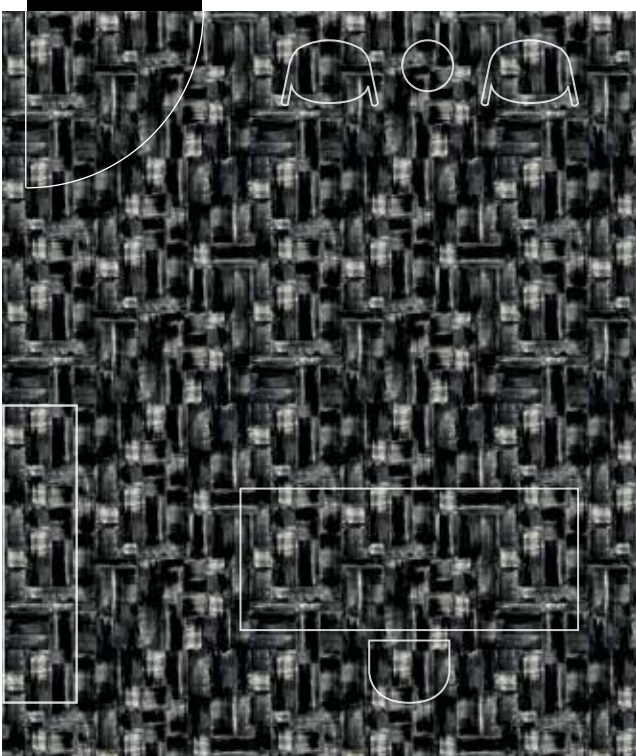

GB1 AC53 GB8 GB9 GB12

C1	C2	C3	C4
GB10	BL10-11	GB11	GB12

FLOORSCAPE INSPIRATION

RF52202808 WATERCOLOUR STRIPE
w: 130.0 cm x l: 166.6 cm

K5220

RF52202809 WATERCOLOUR DOT
w: 130.0 cm x l: 65.0 cm

K5220

RF52202810 WATERCOLOUR STRIPE