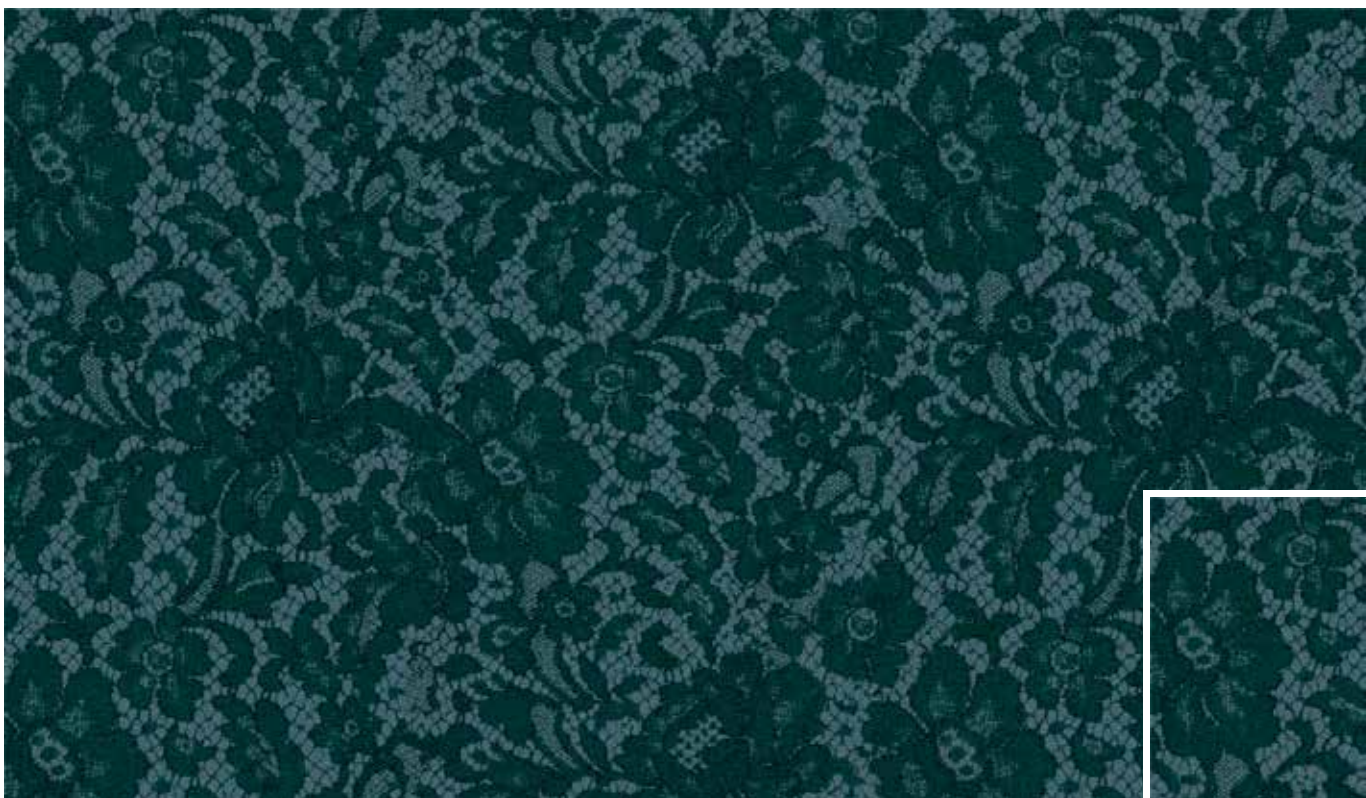

C1	C2	C3	C4
GB8	AC44	GB6	AC47